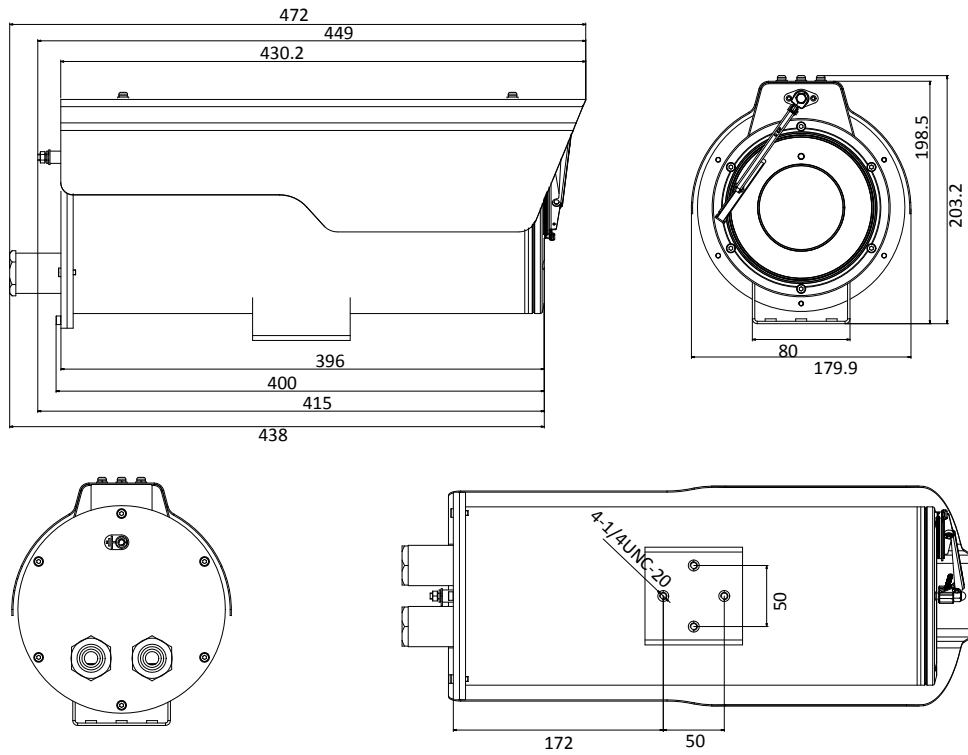

Available Models

DS-2CD6626B-IZHRS (2.8 – 12 mm), DS-2CD6626B-IZHRS (8 – 32 mm)

DS-2CD6626B-IZHS (2.8 – 12 mm), DS-2CD6626B-IZHS (8 – 32 mm)

**Model with “-R” supports wiper.*

Dimensions

Model with Wiper

Model with NO Wiper

Unit: mm

Accessories

DS-1284ZJ-M
Junction Box

DS-1701ZJ
Wall Mount Bracket

Distributed by

**HIKVISION®****Headquarters**

No.555 Qianmo Road, Binjiang District,
Hangzhou 310051, China
T +86-571-8807-5998
overseasbusiness@hikvision.com