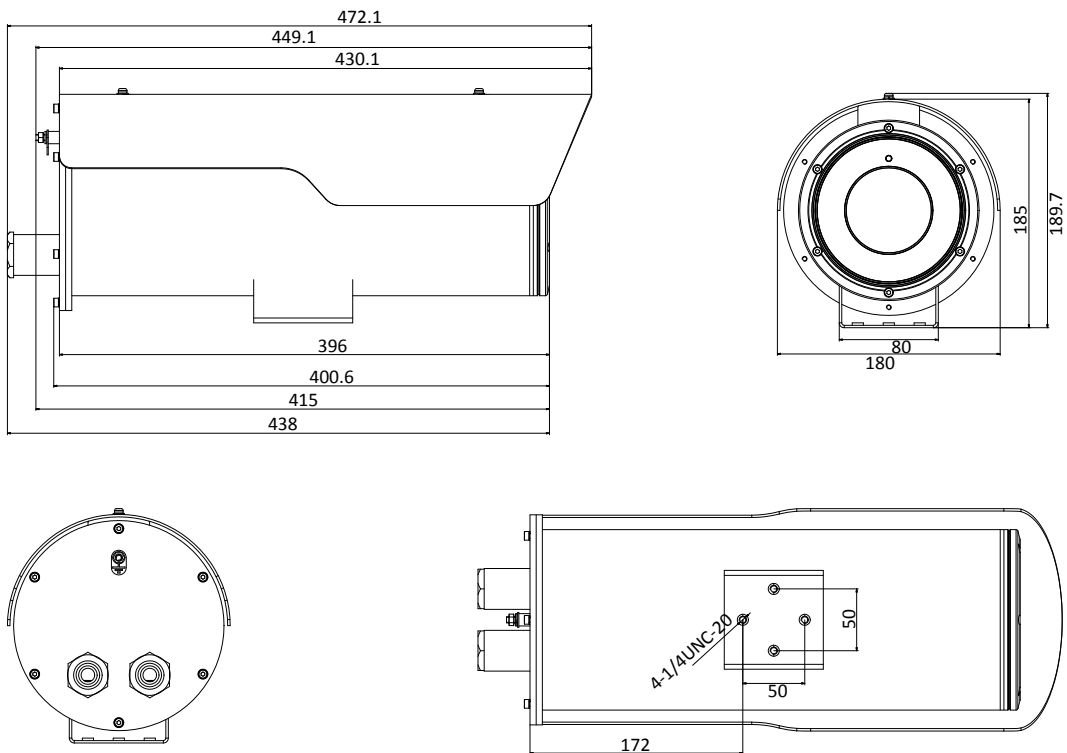

Available Models

DS-2CD6626B-IZHRS (2.8 – 12 mm), DS-2CD6626B-IZHRS (8 – 32 mm)

DS-2CD6626B-IZHS (2.8 – 12 mm), DS-2CD6626B-IZHS (8 – 32 mm)

**Model with “-R” supports wiper.*

Dimensions

Model with Wiper

Model with NO Wiper